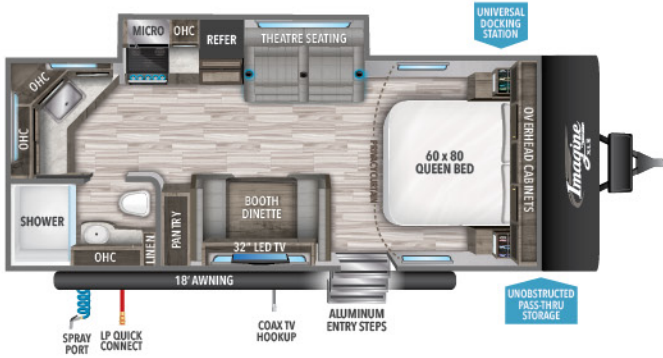

22MLE   UVW'¹ **5,176**   HITCH'¹ **490**   LENGTH'¹ **26' 1"**   HEIGHT **10' 10"**   CAPACITY **43 45 37**