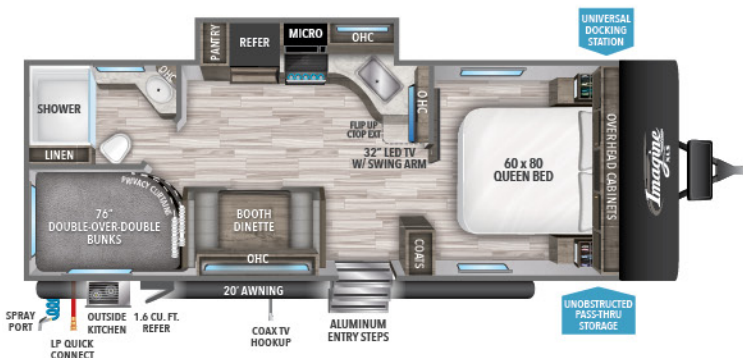

23BHE   UVW'¹ **5,325**   HITCH'¹ **504**   LENGTH'¹ **27' 11"**   HEIGHT **10' 10"**   CAPACITY **43 82 37**

FOR MORE INFORMATION
SCAN THE QR CODE USING YOUR
MOBILE PHONE CAMERA APP

FLOORPLANS

CONSTRUCTION

BUILD & PRICE