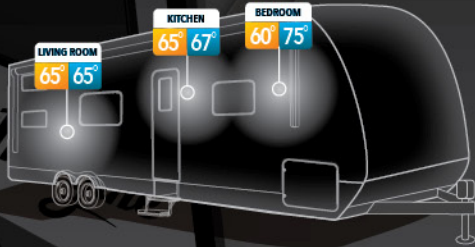

# CONSTRUCTED TO A SUPERIOR STANDARD

Imagine's design has been put to the test in extreme temperatures ranging from a frigid 15 degrees to a scorching 100 degrees. Third party extreme testing showed that the Imagine remained functional and achieved very comfortable temperatures.