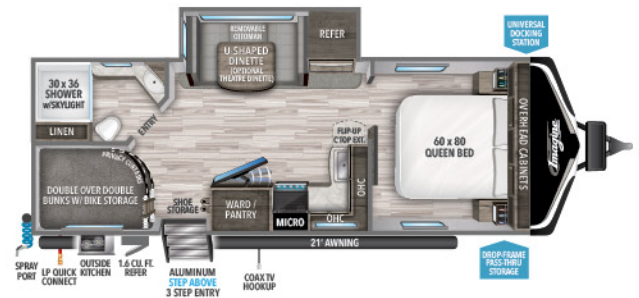

2400BH   **UVW¹** 5,725   **HITCH¹** 505   **LENGTH²** 28' 11"   **HEIGHT³** 11' 0"   **CAPACITY** 52 82 45

Because of our commitment to continuous product improvement, Grand Design Recreational Vehicles reserves the right to change components, standards, options, specifications, and materials without notice and at any time. Photos may show optional equipment which may not be included in the standard purchase price of the featured unit. Be sure to review current product details with your local dealer before purchasing. Rev 03.19.21