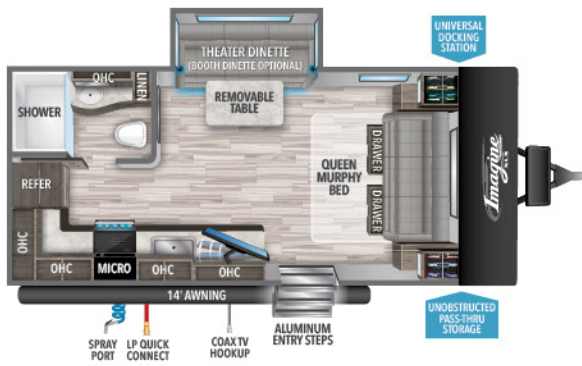

17MKE   UVW'¹ **4,674**   HITCH'¹ **480**   LENGTH'¹ **21' 11"**   HEIGHT **10' 10"**   CAPACITY **43 45 37**