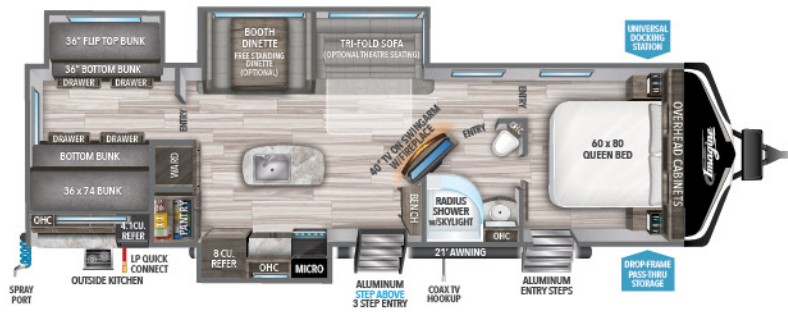

3250BH   UVW¹ **8,496**   HITCH¹ **844**   LENGTH² **36' 11"**   HEIGHT **11' 4"**   CAPACITY **52 90 45**